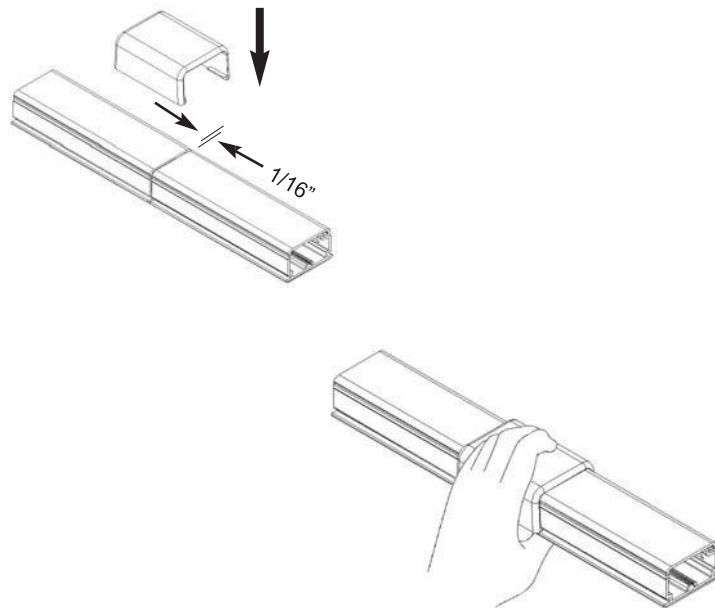

## INSTALLATION INSTRUCTIONS FOR 600V RATED SURFACE RACEWAY

### SPLICE COVER

Part Numbers: TSRP1X-14, TSRP2X-14, TSRP3X-14

Replace "X" in the part number with the following letters for desired color: I (ivory), FW (office white), W (white)  
Accessories are rated for power applications up to 600V as required by UL5A specifications.