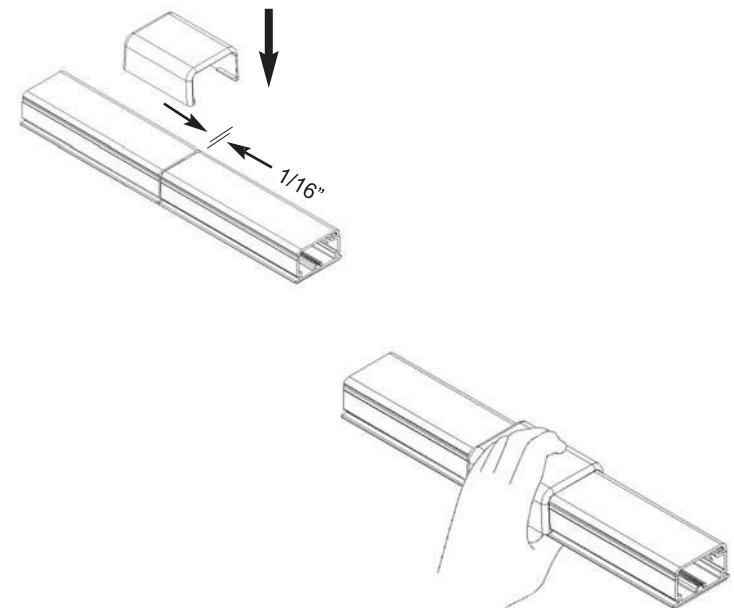

### SPLICE COVER

Part Numbers: TSRP1X-14, TSRP2X-14, TSRP3X-14

Replace "X" in the part number with the following letters for desired color: I (ivory), FW (office white), W (white)  
Accessories are rated for power applications up to 600V as required by UL5A specifications.