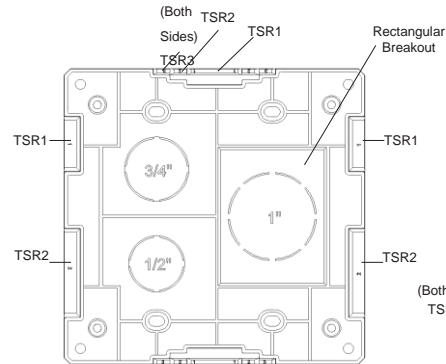

INSTALLATION INSTRUCTIONS FOR LOW VOLTAGE RACEWAY SYSTEM

JUNCTION BOXES

Part Numbers: TSRX-JB1, TSRX-JB2, TSRX-JB3,
TSRX-JBD, TSRX-JBD2

Base and Cover Breakouts

JB1, JB2 & JB3
Single Gang

JBD, JBD2 –
Dual Gang

1

2

3

Screws for base to
cover included

#6 round or pan-head
screws for base to
wall not included

HellermannTyton • 7930 N. Faulkner Rd. Milwaukee, WI 53224
Phone:(800)537-1512 • Fax:(800)848-9866
www.hellermann.tyton.com • email:corp@htamericas.com