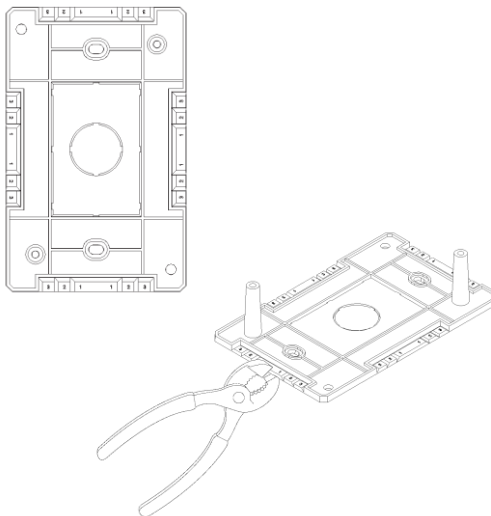

INSTALLATION INSTRUCTIONS FOR LOW VOLTAGE RACEWAY SYSTEM

JUNCTION BOXES

Part Numbers: TSRX-JB1, TSRX-JB2, TSRX-JB3,
TSRX-JBD, TSRX-JBD2

Base and Cover Breakouts

JB1, JB2 & JB3
Single Gang

JBD, JBD2 –
Dual Gang

1

2

3

Screws for base to
cover included

#6 round or pan-head
screws for base to
wall not included

HellermannTyton • 7930 N. Faulkner Rd. Milwaukee, WI 53224
Phone:(800)537-1512 • Fax:(800)848-9866
www.hellermann.tyton.com • email:corp@htamericas.com