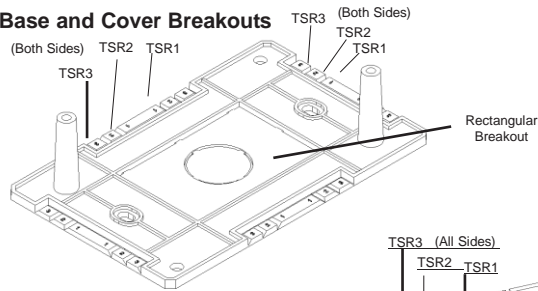

INSTALLATION INSTRUCTIONS FOR LOW VOLTAGE RACEWAY SYSTEM

JUNCTION BOXES

Part Numbers: TSRX-JB1, TSRX-JB2, TSRX-JB3,
TSRX-JBD, TSRX-JBD2

Base and Cover Breakouts

JB1, JB2 & JB3
Single Gang

JBD, JBD2 –
Dual Gang