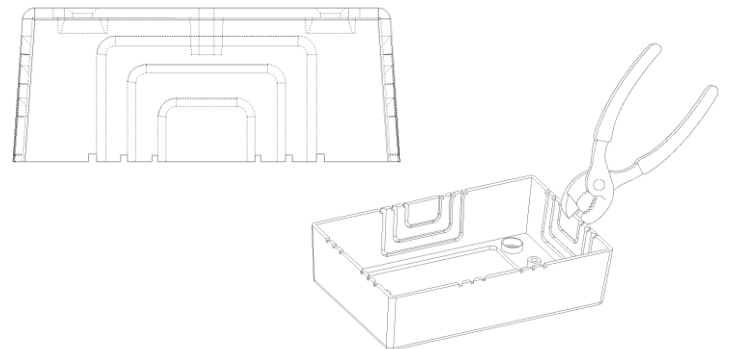

INSTALLATION INSTRUCTIONS FOR LOW VOLTAGE RACEWAY SYSTEM

JUNCTION BOXES

Part Numbers: TSRX-JB1, TSRX-JB2, TSRX-JB3,
TSRX-JBD, TSRX-JBD2

Base and Cover Breakouts

1

2

3

Screws for base to
cover included

#6 round or pan-head
screws for base to
wall not included

HellermannTyton • 7930 N. Faulkner Rd. Milwaukee, WI 53224
Phone:(800)537-1512 • Fax:(800)848-9866
www.hellermann.tyton.com • email:corp@htamericas.com