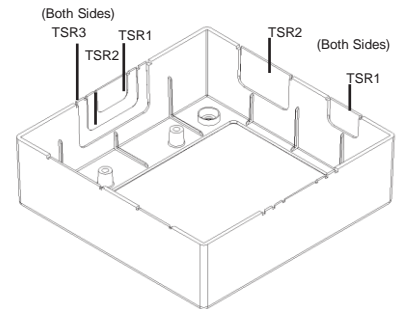

INSTALLATION INSTRUCTIONS FOR LOW VOLTAGE RACEWAY SYSTEM

JUNCTION BOXES

Part Numbers: TSRX-JB1, TSRX-JB2, TSRX-JB3,
TSRX-JBD, TSRX-JBD2

Base and Cover Breakouts

JB1, JB2 & JB3
Single Gang

JBD, JBD2 –
Dual Gang