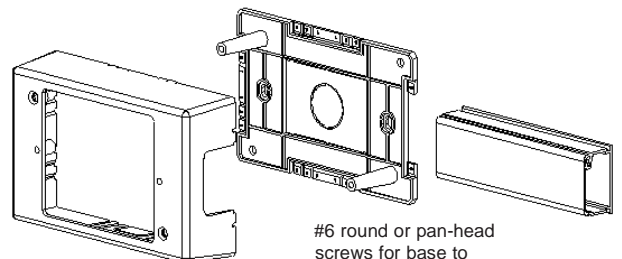

INSTALLATION INSTRUCTIONS FOR LOW VOLTAGE RACEWAY SYSTEM

JUNCTION BOXES

Part Numbers: TSRX-JB1, TSRX-JB2, TSRX-JB3,
TSRX-JBD, TSRX-JBD2

Base and Cover Breakouts

JB1, JB2 & JB3
Single Gang

JBD, JBD2 –
Dual Gang

1

2

3

Screws for base to
cover included

#6 round or pan-head
screws for base to
wall not included

HellermannTyton • 7930 N. Faulkner Rd. Milwaukee, WI 53224
Phone:(800)537-1512 • Fax:(800)848-9866
www.hellermann.tyton.com • email:corp@htamericas.com