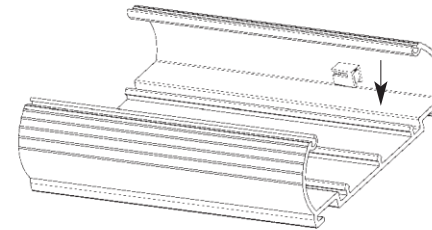

## INSTALLATION INSTRUCTIONS FOR INFOSTREAM™ MULTI-CHANNEL RACEWAY SYSTEM

### TIE MOUNT

Part Number: MCRG-TM

Tie mount keeps wire and cable bundled. Accepts standard HellermannTyton cable ties T18-T50.

1

2

HellermannTyton • 7930 N. Faulkner Rd. Milwaukee, WI 53224  
Phone:(800)537-1512 • Fax:(800)848-9866  
www.hellermann.tyton.com • email:corp@htamericas.com