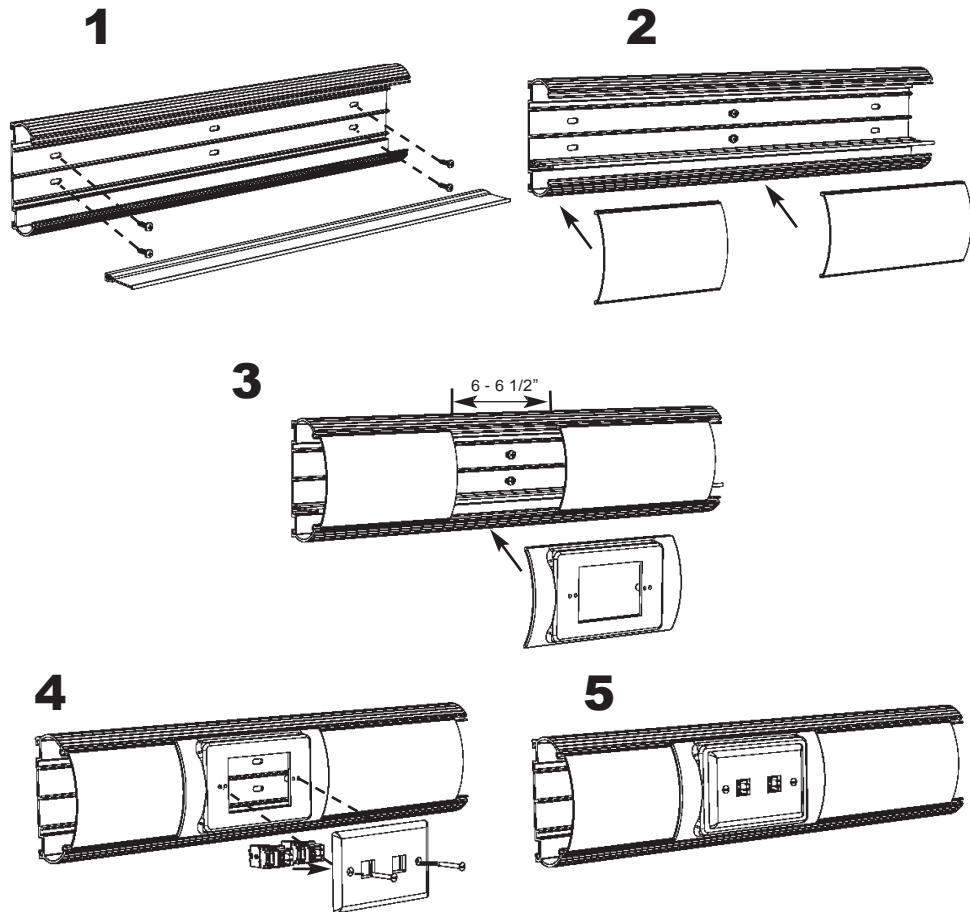

INSTALLATION INSTRUCTIONS FOR INFOSTREAM™ MULTI-CHANNEL RACEWAY SYSTEM

RAISED DEVICE BRACKET

Part Number: MCR_-RDB

This fitting can only be used with the side divider in raceway. No cover splices are required.

RAISED DEVICE BRACKET

Part Number: MCR_-RDB

This fitting can only be used with the side divider in raceway. No cover splices are required.

HellermannTyton • 7930 N. Faulkner Rd. Milwaukee, WI 53224
Phone:(800)537-1512 • Fax:(800)848-9866
www.hellermann.tyton.com • email:corp@htamericas.com