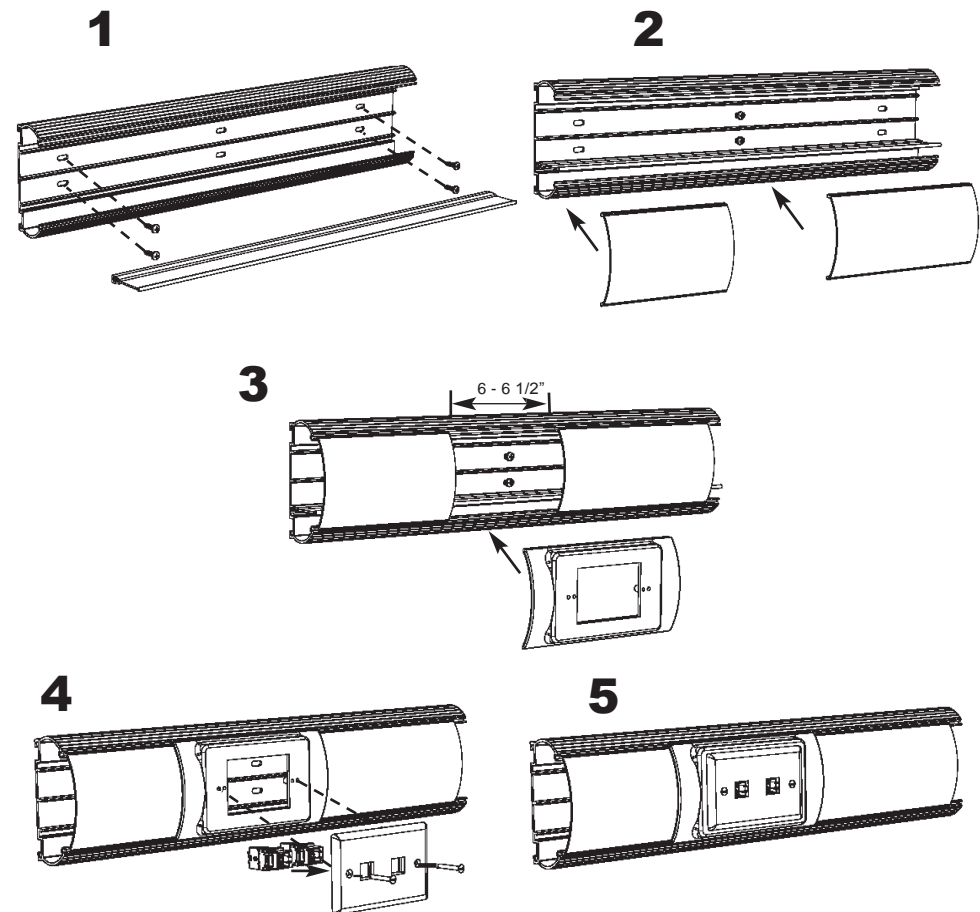

INSTALLATION INSTRUCTIONS FOR INFOSTREAM™ MULTI-CHANNEL RACEWAY SYSTEM

RAISED DEVICE BRACKET

Part Number: MCR_-RDB

This fitting can only be used with the side divider in raceway. No cover splices are required.

RAISED DEVICE BRACKET

Part Number: MCR_-RDB

This fitting can only be used with the side divider in raceway. No cover splices are required.

HellermannTyton • 7930 N. Faulkner Rd. Milwaukee, WI 53224
Phone:(800)537-1512 • Fax:(800)848-9866
www.hellermann.tyton.com • email:corp@htamericas.com